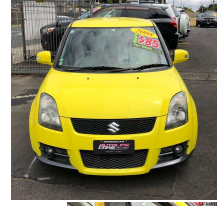

# 2008 Suzuki Swift Sport

### Odometer

67,205 km