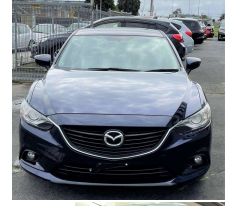

2013 Mazda ATENZA SEDAN

VEHICLE INFORMATION

Cash Price

Includes GST,
Registration &
Licensing

\$21,995

Finance may be
available on this
vehicle.
Ask one of our
friendly staff for
more information.

finance
NOW

Body

Sedan

Odometer

53,890 km

Engine

2000 cc

Fuel Type

Petrol

Ext Colour

Blue

History

-

Seats

-

Interior

-