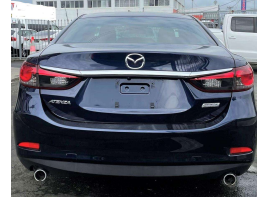

2013 Mazda ATENZA SEDAN

VEHICLE INFORMATION

Cash Price

Includes GST,
Registration &
Licensing

\$21,995

Finance may be
available on this
vehicle.
Ask one of our
friendly staff for
more information.

finance
NOW

Body

Sedan

Odometer

53,890 km

Engine

2000 cc

Fuel Type

Petrol

Ext Colour

Blue

History

-

Seats

-

Interior

-