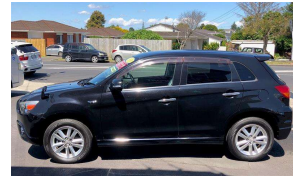

2010 Mitsubishi RVR

VEHICLE INFORMATION

Cash Price

Includes GST,
Registration &
Licensing

\$17,995

Finance may be available on this vehicle. Ask one of our friendly staff for more information.

finance
NOW

Body

RV-SUV

Odometer

72,034 km

Engine

1790 cc

Fuel Type

Petrol

Transmission