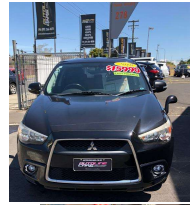

2010 Mitsubishi RVR

VEHICLE INFORMATION

Cash Price

Includes GST,
Registration &
Licensing

\$17,995

Finance may be available on this vehicle. Ask one of our friendly staff for more information.

finance
NOW

Body

RV-SUV

Odometer

72,034 km

Engine

1790 cc

Fuel Type

Petrol

Transmission