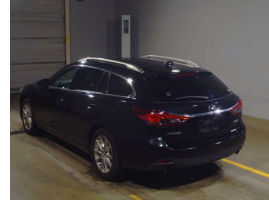

2013 Mazda ATENZA WAGON

VEHICLE INFORMATION

Cash Price

Includes GST,
Registration &
Licensing

\$20,995

Finance may be
available on this
vehicle.
Ask one of our
friendly staff for
more information.

finance
NOW

Body

Station Wagon

Odometer

117,000 km

Engine

2200 cc

Fuel Type

Diesel