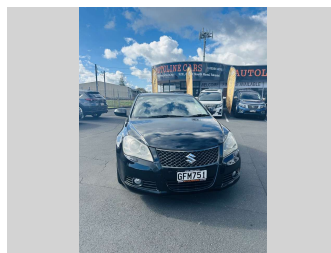

2012 Suzuki Kizashi LTDC 2.4 4DR

Purchase Price **\$14,995**
Includes GST, Registration & Licensing

Finance may be available on this vehicle. Ask one of our friendly staff for more information.

Gain peace of mind with Mechanical Breakdown Insurance. **Ask us how.**

Top features
None Listed

Body Style
4 door, Sedan

Odometer
155,316 km

Engine
2393 cc, Internal Combustion

Fuel Type
Petrol

Transmission
Auto

Wheels
-

VIN
JSAFRE91S00121537

Interior
-

Safety
-

Reg No.
GFM751

Ext Colour
Black

History
NZ New, 4 owners

Seats
5 seats

CO2 Emissions
-

Energy Economy
-