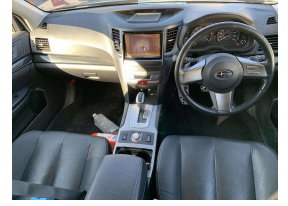

2012 Subaru LEGACY TOURING WAGON

VEHICLE INFORMATION

Cash Price

Includes GST,
Registration &
Licensing

\$15,995

Finance may be
available on this
vehicle.

Ask one of our
friendly staff for
more information.

finance
NOW

Ext Colour

Black

History

-

Seats

5 seats, Leather

Interior

-