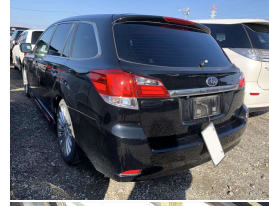

2012 Subaru LEGACY TOURING WAGON

VEHICLE INFORMATION

Cash Price

Includes GST,
Registration &
Licensing

\$15,995

Finance may be
available on this
vehicle.

Ask one of our
friendly staff for
more information.

finance
NOW

Body

Station Wagon

Odometer

106,421 km

Engine

2500 cc

Fuel Type

Petrol

Ext Colour

Black

History

-

Seats

5 seats, Leather

Interior

-