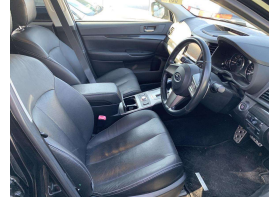

2012 Subaru LEGACY TOURING WAGON

VEHICLE INFORMATION

Cash Price

Includes GST,
Registration &
Licensing

\$15,995

Finance may be
available on this
vehicle.

Ask one of our
friendly staff for
more information.

finance
NOW

Ext Colour

Black

History

-

Seats

5 seats, Leather

Interior

-