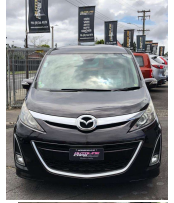

2012 Mazda BIANTE

VEHICLE INFORMATION

Cash Price

Includes GST,
Registration &
Licensing

\$19,995

Finance may be
available on this
vehicle.
Ask one of our
friendly staff for
more information.

finance
NOW

Body

People Mover

Odometer

93,000 km

Engine

2000 cc

Fuel Type

Petrol

Transmission

Brown

History

-

Seats

-

Interior

Black

Audio