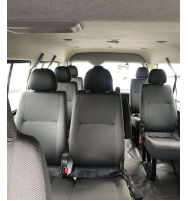

2011 Toyota HIACE WAGON

VEHICLE INFORMATION

Cash Price

Includes GST,
Registration &
Licensing

\$29,995

Finance may be
available on this
vehicle.
Ask one of our
friendly staff for
more information.

finance
NOW

Body

People Mover

Odometer

137,000 km

Engine

2700 cc

Fuel Type

Petrol

Ext Colour

White

History

-

Seats

-

Interior

-