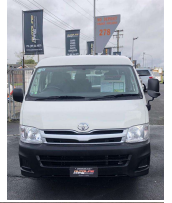

2011 Toyota HIACE WAGON

VEHICLE INFORMATION

Cash Price

Includes GST,
Registration &
Licensing

\$29,995

Finance may be
available on this
vehicle.
Ask one of our
friendly staff for
more information.

finance
NOW

Body

People Mover

Odometer

137,000 km

Engine

2700 cc

Fuel Type

Petrol

Transmission

Auto

Wheels

-

VIN

7AT0H60FX20022368

Reg No.

-