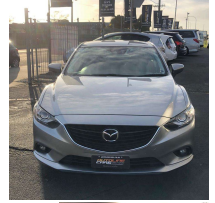

2013 Mazda Atenza

VEHICLE INFORMATION

Cash Price

Includes GST,
Registration &
Licensing

\$19,995

Finance may be
available on this
vehicle.

Ask one of our
friendly staff for
more information.

finance
NOW

Body

4 door, Sedan

Odometer

86,547 km

Engine

2000 cc

Fuel Type

-

Ext Colour

Silver

History

-

Seats

5 seats, Cloth

Interior

Black