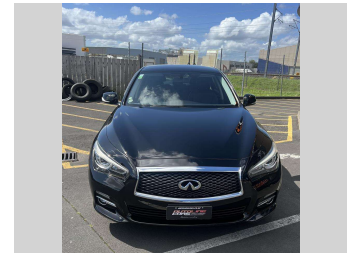

2014 Nissan Skyline 350GT

Purchase Price **\$22,995**

Includes GST, Registration & Licensing Note: A Clean Car fee/rebate does not apply to this vehicle

FinanceNoBlurb

Gain peace of mind with Mechanical Breakdown Insurance. **Ask us how.**

Top features

None Listed

Body Style
4 door, Sedan

Odometer
128,039 km

Engine
3500 cc

Fuel Type
Petrol - Hybrid

Transmission
Auto

Wheels
-