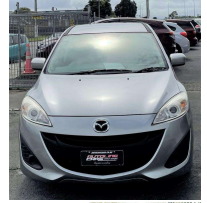

2014 Mazda Premacy

VEHICLE INFORMATION

Cash Price

Includes GST,
Registration &
Licensing

\$16,995

Note: A Clean Car fee/rebate does
not apply to this vehicle

Finance may be
available on this
vehicle.

Ask one of our
friendly staff for
more information.

finance
NOW

Body

People Mover

Odometer

96,065 km

Engine

2000 cc

Fuel Type

-

Ext Colour

GRAY

History

-

Seats

7 seats

Interior