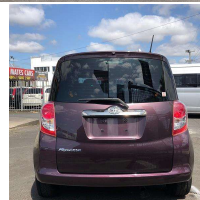

2010 Toyota Ractis

VEHICLE INFORMATION

Cash Price

Includes GST,
Registration &
Licensing

\$11,995

Finance may be
available on this
vehicle.
Ask one of our
friendly staff for
more information.

finance
NOW

Quest
insurance

Gain peace of mind
with Mechanical
Breakdown Insurance.
Ask us how.

Body

Hatchback

Odometer

83,693 km

Engine

1290 cc

Fuel Type