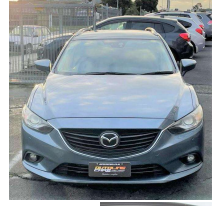

2013 Mazda Atenza

VEHICLE INFORMATION

Cash Price

Includes GST,
Registration &
Licensing

\$20,995

Finance may be available on this vehicle. Ask one of our friendly staff for more information.

finance
NOW

Quest
insurance

Gain peace of mind with Mechanical Breakdown Insurance. Ask us how.

Body

Station Wagon

Odometer

116,652 km

Engine

2200 cc

Fuel Type

Diesel

Transmission

Auto

Wheels

-

VIN

7AT0C139X21109503

Reg No.

-

Ext Colour

Blue

History

-

Seats

-

Interior