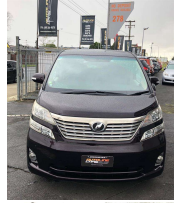

2008 Toyota Vellfire

VEHICLE INFORMATION

Cash Price

Includes GST,
Registration &
Licensing

\$21,995

Finance may be available on this vehicle. Ask one of our friendly staff for more information.

finance
NOW

Body

People Mover

Odometer

130,000 km

Engine

3500 cc

Fuel Type

Petrol

Transmission

PURPLE

History

-

Seats

8 seats

Interior

Beige

Audio