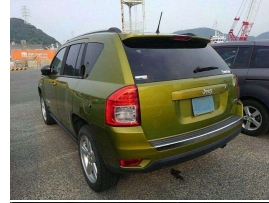

2012 Jeep Compass

VEHICLE INFORMATION

Cash Price

Includes GST,
Registration &
Licensing

\$24,995

Finance may be
available on this
vehicle.

Ask one of our
friendly staff for
more information.

finance
NOW

Body

RV-SUV

Odometer

93,542 km

Engine

1990 cc

Fuel Type

Petrol