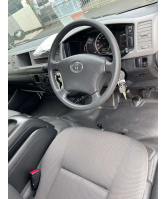

2013 Toyota HIACE WAGON

VEHICLE INFORMATION

Cash Price

Includes GST,
Registration &
Licensing

$34,995

Finance may be
available on this
vehicle.

Ask one of our
friendly staff for
more information.

finance
NOW

Quest
insurance

Gain peace of mind
with Mechanical
Breakdown Insurance.
Ask us how.

Body

People Mover

Odometer

45,340 km

Engine

2700 cc

Fuel Type

Petrol

Transmission

Auto

Wheels

-

VIN

7AT0H60FX21033114

Reg No.

-

Ext Colour

WHITE

History

-

Seats

10 seats

Interior

-

Audio

-

Stock ID

4162

Exterior Features

Interior Features

Mechanical Features

AUTOLINE
CARS DIRECT IMPORT

Autoline Cars, Phone 09 266 4070, Email sales@autolinecars.co.nz
278 Great South Road, Manurewa, Auckland 2102, New Zealand
www.autolinecars.co.nz