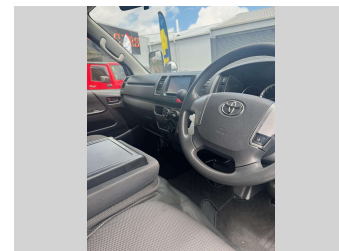

2018 Toyota Hiace REGIUS

Purchase Price **\$32,995**
Includes GST, Registration & Licensing

Finance may be available on this vehicle. Ask one of our friendly staff for more information.

Gain peace of mind with Mechanical Breakdown Insurance. **Ask us how.**