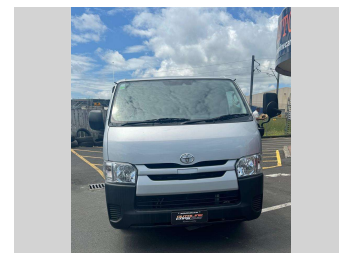

2018 Toyota Hiace REGIUS

Purchase Price **\$32,995**
Includes GST, Registration & Licensing

Finance may be available on this vehicle. Ask one of our friendly staff for more information.

Gain peace of mind with Mechanical Breakdown Insurance. **Ask us how.**

Top features
None Listed

Body Style

Van

Odometer

139,045 km

Engine

2000 cc

Fuel Type

Petrol

Transmission

Auto

Wheels

-

VIN

7AT0H63TX23281759

Interior