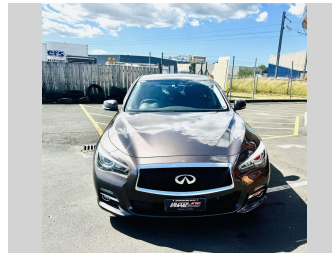

2017 Nissan Skyline 350GT

Purchase Price **\$27,995**

Includes GST, Registration & Licensing Note: A Clean Car fee/rebate does not apply to this vehicle

FinanceNoBlurb

Gain peace of mind with Mechanical Breakdown Insurance. **Ask us how.**

Top features

None Listed

Body Style
Sedan

Odometer
59,484 km

Engine
3500 cc

Fuel Type
-

Transmission
Auto

Wheels
-