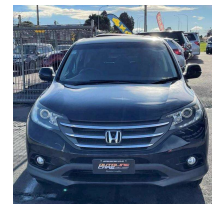

2012 Honda CR-V

VEHICLE INFORMATION

Cash Price

Includes GST,
Registration &
Licensing

\$23,995

Note: A Clean Car fee/rebate does not apply to this vehicle

Finance may be available on this vehicle. Ask one of our friendly staff for more information.

finance
NOW

Body

RV-SUV

Odometer

98,589 km

Engine

2000 cc

Fuel Type