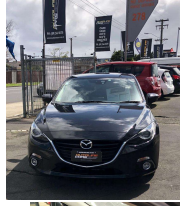

# 2013 Mazda AXELA SPORT

### Body

5 door, Hatchback

### Odometer

84,000 km