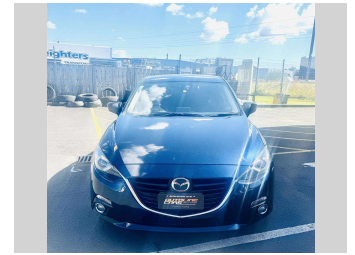

2014 Mazda AXELA SPORT

Purchase Price **\$20,995**
Includes GST, Registration & Licensing

Finance may be available on this vehicle. Ask one of our friendly staff for more information.

Gain peace of mind with Mechanical Breakdown Insurance. **Ask us how.**

Top features

None Listed

Body Style
Hatchback

Odometer
92,326 km

Engine
2000 cc

Fuel Type
Petrol

Transmission
Auto

Wheels
-