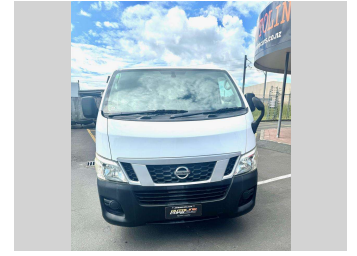

2012 Nissan Caravan Wagon

Purchase Price **\$34,995**
Includes GST, Registration & Licensing

Finance may be available on this vehicle. Ask one of our friendly staff for more information.

Gain peace of mind with Mechanical Breakdown Insurance. **Ask us how.**

Top features
None Listed

Body Style
People Mover

Odometer
144,000 km

Engine
2500 cc

Fuel Type
Petrol

Transmission
Auto

Wheels
-

VIN
7AT0DH8RX23000121

Interior
-

Safety

Based on 2023 VSRR rating

Reg No.
-

Ext Colour
White

History
-

Seats
-

CO2 Emissions
★☆☆☆☆
272 grams/km